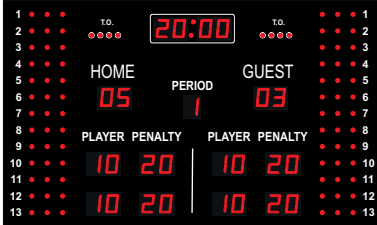

Model D-S10BP2W

Model D-S10BP2W

- Figure height: 100 mm
- Dimensions: 1.200 x 1.000 x 70 mm
- Weight: 25 kg

Model D-S10-5W

Model D-S10-5W

- Figure height: 100 mm
- Dimensions: 2.000 x 1.200 x 70 mm
- Weight: 45 kg

Model D-S15BP2W

Model D-S15BP2W

- Figure height: 150 mm
- Dimensions: 1.400 x 1.400 x 70 mm
- Weight: 40 kg

Model D-S15-5W

Model D-S15-5W

- Figure height: 150 mm
- Dimensions: 2.000 x 1.400 x 70 mm
- Weight: 55 kg

Model D-M1SW

Model D-M1SW

- Figure height: 250 mm (time/score) and 15 mm (period)
- Dimensions: 2.500 x 1.000 x 70 mm
- Weight: 80 kg

Model D-M5SW

Model D-M5SW

- Figure height: 250 mm (time/score) and 150 mm (period/penalty)
- Dimensions: 2.500 x 1.500 x 70 mm
- Weight: 80 kg

The following is shown on the display board:

- *running time*: 99:59 minutes up/down (green figures, except for S models: red figures), last match minute shows running tenths of a second; day time can be shown in the match time field
- *Goals*: 0 to 99 on each side (red figures)
- *Periode*: 0 to 9 (yellow figures, except for S models: red figures)
- *Time out*: 4 red LED points for each team
- *Penalties*: two penalty times for each team: 0 - 59 seconds (red figures)
- *Player numbers*: 0 to 99 (yellow figures, except for S models: red figures)
- *Personal fouls*: 39 red LED points for each team (models S10EL, S15WL and M6W)
- **Technical data:**
- Power supply: 110-220 VAC-50Hz, shotclocks with 24 VDC directly from main display board
- Horn
- **D-CKN** Console with LCD display