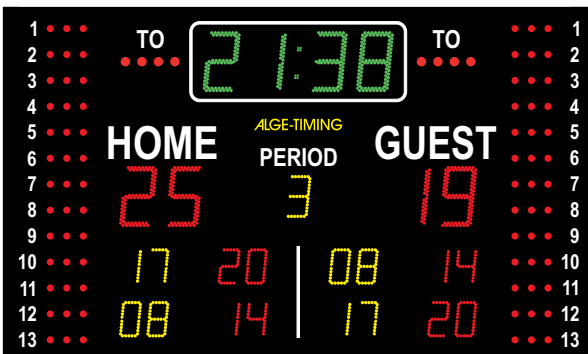

Model D-S10BP2W

Model D-S10BP2W

- Figure height: 100 mm
- Dimensions: 1.200 x 1.000 x 70 mm
- Weight: 25 kg

Model D-S10-5W

Model D-S10-5W

- Figure height: 100 mm
- Dimensions: 2.000 x 1.200 x 70 mm
- Weight: 45 kg

Model D-S15BP2W

Model D-S15BP2W

- Figure height: 150 mm
- Dimensions: 1.400 x 1.400 x 70 mm
- Weight: 40 kg

Model D-S15-5W

Model D-S15-5W

- Figure height: 150 mm
- Dimensions: 2.000 x 1.400 x 70 mm
- Weight: 55 kg

Model D-M1SW

Model D-M1SW

- Figure height: 250 mm (time/score) and 15 mm (period)
- Dimensions: 2.500 x 1.000 x 70 mm
- Weight: 80 kg

Model D-M5SW

Model D-M5SW

- Figure height: 250 mm (time/score) and 150 mm (period/penalty)
- Dimensions: 2.500 x 1.500 x 70 mm
- Weight: 80 kg

The following is shown on the display board:

- *running time*: 99:59 minutes up/down (green figures, except for S models: red figures), last match minute shows running tenths of a second; day time can be shown in the match time field
- *Goals*: 0 to 99 on each side (red figures)
- *Periode*: 0 to 9 (yellow figures, except for S models: red figures)
- *Time out*: 4 red LED points for each team
- *Penalties*: two penalty times for each team: 0 - 59 seconds (red figures)
- *Player numbers*: 0 to 99 (yellow figures, except for S models: red figures)
- *Personal fouls*: 39 red LED points for each team (models S10EL, S15WL and M6W)
- **Technical data:**
- Power supply: 110-220 VAC-50Hz, shotclocks with 24 VDC directly from main display board
- Horn
- **D-CKN** Console with LCD display