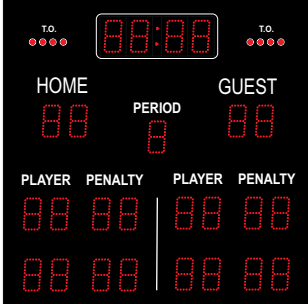

Model D-S10BP2W

Model D-S10BP2W

- Figure height: 100 mm
- Dimensions: 1.200 x 1.000 x 70 mm
- Weight: 25 kg

Model D-S10-5W

Model D-S10-5W

- Figure height: 100 mm
- Dimensions: 2.000 x 1.200 x 70 mm
- Weight: 45 kg

Model D-S15BP2W

Model D-S15BP2W

- Figure height: 150 mm
- Dimensions: 1.400 x 1.400 x 70 mm
- Weight: 40 kg

Model D-S15-5W

Model D-S15-5W

- Figure height: 150 mm
- Dimensions: 2.000 x 1.400 x 70 mm
- Weight: 55 kg

Model D-M1SW

Model D-M1SW

- Figure height: 250 mm (time/score) and 15 mm (period)
- Dimensions: 2.500 x 1.000 x 70 mm
- Weight: 80 kg

Model D-M5SW

Model D-M5SW

- Figure height: 250 mm (time/score) and 150 mm (period/penalty)
- Dimensions: 2.500 x 1.500 x 70 mm
- Weight: 80 kg

The following is shown on the display board:

- *running time*: 99:59 minutes up/down (green figures, except for S models: red figures), last match minute shows running tenths of a second; day time can be shown in the match time field
- *Goals*: 0 to 99 on each side (red figures)
- *Periode*: 0 to 9 (yellow figures, except for S models: red figures)
- *Time out*: 4 red LED points for each team
- *Penalties*: two penalty times for each team: 0 - 59 seconds (red figures)
- *Player numbers*: 0 to 99 (yellow figures, except for S models: red figures)
- *Personal fouls*: 39 red LED points for each team (models S10EL, S15WL and M6W)
- **Technical data:**
- Power supply: 110-220 VAC-50Hz, shotclocks with 24 VDC directly from main display board
- Horn
- **D-CKN** Console with LCD display