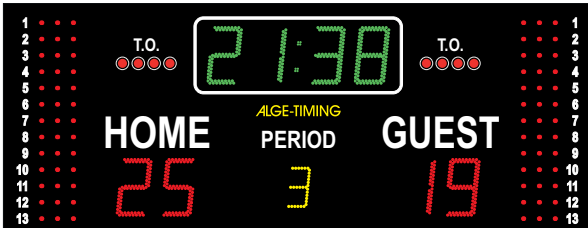

Model D-S10BP2W

Model D-S10BP2W

- Figure height: 100 mm
- Dimensions: 1.200 x 1.000 x 70 mm
- Weight: 25 kg

Model D-S10-5W

Model D-S10-5W

- Figure height: 100 mm
- Dimensions: 2.000 x 1.200 x 70 mm
- Weight: 45 kg

Model D-S15BP2W

Model D-S15BP2W

- Figure height: 150 mm
- Dimensions: 1.400 x 1.400 x 70 mm
- Weight: 40 kg

Model D-S15-5W

Model D-S15-5W

- Figure height: 150 mm
- Dimensions: 2.000 x 1.400 x 70 mm
- Weight: 55 kg

Model D-M1SW

Model D-M1SW

- Figure height: 250 mm (time/score) and 15 mm (period)
- Dimensions: 2.500 x 1.000 x 70 mm
- Weight: 80 kg

Model D-M5SW

Model D-M5SW

- Figure height: 250 mm (time/score) and 150 mm (period/penalty)
- Dimensions: 2.500 x 1.500 x 70 mm
- Weight: 80 kg

The following is shown on the display board:

- *running time*: 99:59 minutes up/down (green figures, except for S models: red figures), last match minute shows running tenths of a second; day time can be shown in the match time field
- *Goals*: 0 to 99 on each side (red figures)
- *Periode*: 0 to 9 (yellow figures, except for S models: red figures)
- *Time out*: 4 red LED points for each team
- *Penalties*: two penalty times for each team: 0 - 59 seconds (red figures)
- *Player numbers*: 0 to 99 (yellow figures, except for S models: red figures)
- *Personal fouls*: 39 red LED points for each team (models S10EL, S15WL and M6W)
- **Technical data:**
- Power supply: 110-220 VAC-50Hz, shotclocks with 24 VDC directly from main display board
- Horn
- **D-CKN** Console with LCD display