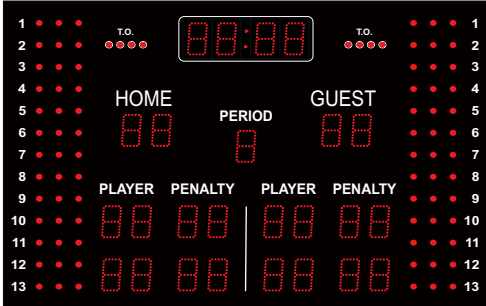

Model D-S10BP2W

Model D-S10BP2W

- Figure height: 100 mm
- Dimensions: 1.200 x 1.000 x 70 mm
- Weight: 25 kg

Model D-S10-5W

Model D-S10-5W

- Figure height: 100 mm
- Dimensions: 2.000 x 1.200 x 70 mm
- Weight: 45 kg

Model D-S15BP2W

Model D-S15BP2W

- Figure height: 150 mm
- Dimensions: 1.400 x 1.400 x 70 mm
- Weight: 40 kg

Model D-S15-5W

Model D-S15-5W

- Figure height: 150 mm
- Dimensions: 2.000 x 1.400 x 70 mm
- Weight: 55 kg

Model D-M1SW

Model D-M1SW

- Figure height: 250 mm (time/score) and 15 mm (period)
- Dimensions: 2.500 x 1.000 x 70 mm
- Weight: 80 kg

Model D-M5SW

Model D-M5SW

- Figure height: 250 mm (time/score) and 150 mm (period/penalty)
- Dimensions: 2.500 x 1.500 x 70 mm
- Weight: 80 kg

The following is shown on the display board:

- *running time*: 99:59 minutes up/down (green figures, except for S models: red figures), last match minute shows running tenths of a second; day time can be shown in the match time field
- *Goals*: 0 to 99 on each side (red figures)
- *Periode*: 0 to 9 (yellow figures, except for S models: red figures)
- *Time out*: 4 red LED points for each team
- *Penalties*: two penalty times for each team: 0 - 59 seconds (red figures)
- *Player numbers*: 0 to 99 (yellow figures, except for S models: red figures)
- *Personal fouls*: 39 red LED points for each team (models S10EL, S15WL and M6W)
- **Technical data:**
- Power supply: 110-220 VAC-50Hz, shotclocks with 24 VDC directly from main display board
- Horn
- **D-CKN** Console with LCD display