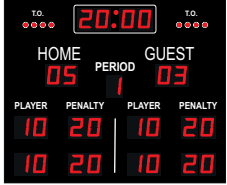

Model D-S10BP2W

Model D-S10BP2W

- Figure height: 100 mm
- Dimensions: 1.200 x 1.000 x 70 mm
- Weight: 25 kg

Model D-S10-5W

Model D-S10-5W

- Figure height: 100 mm
- Dimensions: 2.000 x 1.200 x 70 mm
- Weight: 45 kg

Model D-S15BP2W

Model D-S15BP2W

- Figure height: 150 mm
- Dimensions: 1.400 x 1.400 x 70 mm
- Weight: 40 kg

Model D-S15-5W

Model D-S15-5W

- Figure height: 150 mm
- Dimensions: 2.000 x 1.400 x 70 mm
- Weight: 55 kg

Model D-M1SW

Model D-M1SW

- Figure height: 250 mm (time/score) and 15 mm (period)
- Dimensions: 2.500 x 1.000 x 70 mm
- Weight: 80 kg

Model D-M5SW

Model D-M5SW

- Figure height: 250 mm (time/score) and 150 mm (period/penalty)
- Dimensions: 2.500 x 1.500 x 70 mm
- Weight: 80 kg

The following is shown on the display board:

- *running time*: 99:59 minutes up/down (green figures, except for S models: red figures), last match minute shows running tenths of a second; day time can be shown in the match time field
- *Goals*: 0 to 99 on each side (red figures)
- *Periode*: 0 to 9 (yellow figures, except for S models: red figures)
- *Time out*: 4 red LED points for each team
- *Penalties*: two penalty times for each team: 0 - 59 seconds (red figures)
- *Player numbers*: 0 to 99 (yellow figures, except for S models: red figures)
- *Personal fouls*: 39 red LED points for each team (models S10EL, S15WL and M6W)
- **Technical data:**
- Power supply: 110-220 VAC-50Hz, shotclocks with 24 VDC directly from main display board
- Horn
- **D-CKN** Console with LCD display