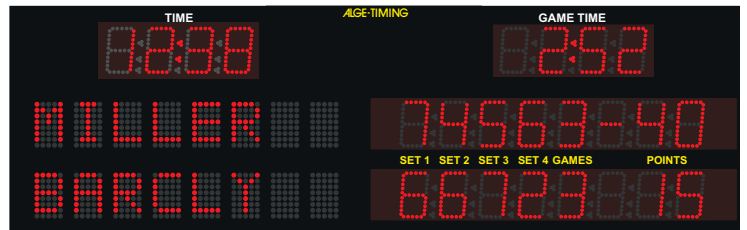

Example: D-TA625

Example: D-TA815

Example: D-TA825-T415

It is possible to write the players names with magnetic letter sets. Magnetic letter sets are available optionally!

Tennis Scoreboard D-TA815-T415-T

Figure Height: 15 cm
 Max. readability: about 70 m
 Score: 5 sets
 Time of Day: hours and minutes

Tennis Scoreboard D-TA825-T415-T

Figure Height: 25 cm
 Max. readability: about 120 m
 Score: 5 sets
 Time of Day: hours and minutes with 15 cm figures

Tennis Scoreboard D-TA815-2xT415-T

Figure Height: 15 cm
 Max. readability: about 70 m
 Score: 5 sets
 Time of Day: hours and minutes
 Game Time: hours and minutes

Tennis Scoreboard D-TA825-2xT415-T

Figure Height: 25 cm
 Max. readability: about 120 m
 Score: 5 sets
 Time of Day: hours and minutes with 15 cm figures
 Game Time: hours and minutes with 15 cm figures