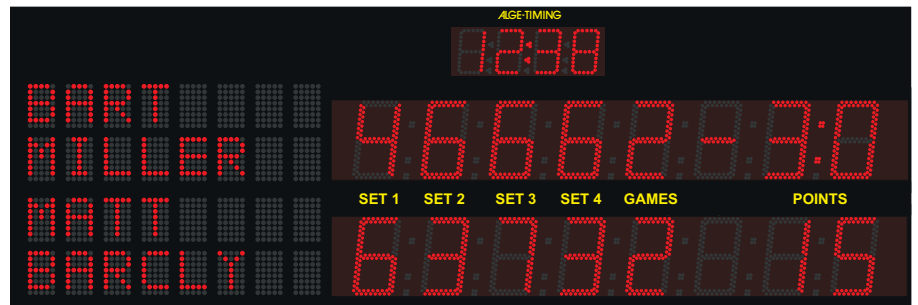

Example: D-TA625

Example: D-TA815

Example: D-TA825-T415

It is possible to write the players names with magnetic letter sets. Magnetic letter sets are available optionally!

Tennis Scoreboard D-TA815-T415-T

Figure Height: 15 cm
 Max. readability: about 70 m
 Score: 5 sets
 Time of Day: hours and minutes

Tennis Scoreboard D-TA825-T415-T

Figure Height: 25 cm
 Max. readability: about 120 m
 Score: 5 sets
 Time of Day: hours and minutes with 15 cm figures