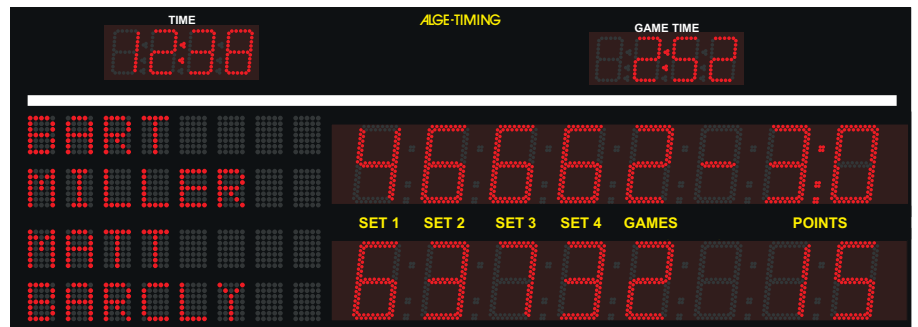

Figure Height: 15 cm
 Max. readability: about 70 m
 Score: 5 sets
 Time of Day: hours and minutes

Tennis Scoreboard D-TA825-T415-T

Figure Height: 25 cm
 Max. readability: about 120 m
 Score: 5 sets
 Time of Day: hours and minutes with 15 cm figures

Tennis Scoreboard D-TA815-2xT415-T

Figure Height: 15 cm
 Max. readability: about 70 m
 Score: 5 sets
 Time of Day: hours and minutes
 Game Time: hours and minutes

Tennis Scoreboard D-TA825-2xT415-T

Figure Height: 25 cm
 Max. readability: about 120 m
 Score: 5 sets
 Time of Day: hours and minutes with 15 cm figures
 Game Time: hours and minutes with 15 cm figures