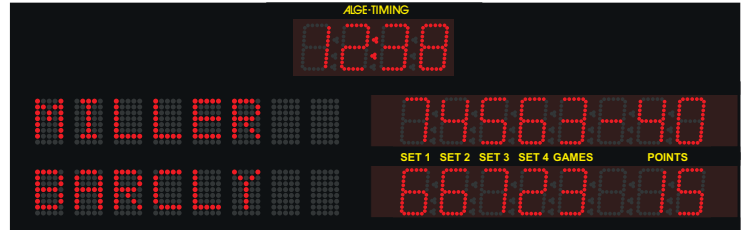

Tennis Scoreboard D-TA815-T415:

Figure Height: 15 cm
Max. readability: about 70 m
Score: 5 sets
Time of Day: hours and minutes

Tennis Scoreboard D-TA825-T415:

Figure Height: 25 cm
Max. readability: about 120 m
Score: 5 sets
Time of Day: hours and minutes with 15 cm figures

Example: D-TA625

Example: D-TA815

Example: D-TA825-T415

It is possible to write the players names with magnetic letter sets. Magnetic letter sets are available optionally!

Tennis Scoreboard D-TA815-T415-T

Figure Height: 15 cm
 Max. readability: about 70 m
 Score: 5 sets
 Time of Day: hours and minutes

Tennis Scoreboard D-TA825-T415-T

Figure Height: 25 cm
 Max. readability: about 120 m
 Score: 5 sets
 Time of Day: hours and minutes with 15 cm figures