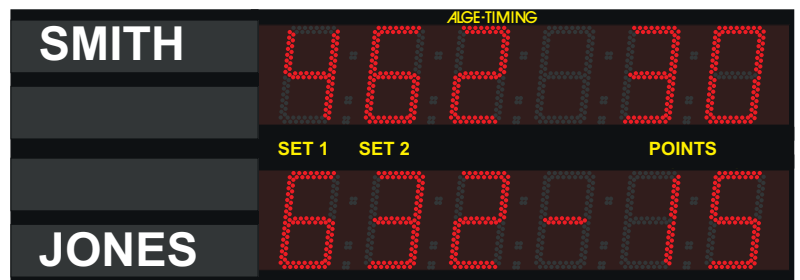

Figure Height: 15 cm
Max. readability: about 70 m
Score: 5 sets

Tennis Scoreboard D-TA825:

Figure Height: 25 cm
Max. readability: about 120 m
Score: 5 sets

Tennis Scoreboard D-TA845:

Figure Height: 45 cm
Max. readability: about 200 m
Score: 5 sets

Tennis Scoreboard D-TA815-T415:

Figure Height: 15 cm
Max. readability: about 70 m
Score: 5 sets
Time of Day: hours and minutes

Tennis Scoreboard D-TA825-T415:

Figure Height: 25 cm
Max. readability: about 120 m
Score: 5 sets
Time of Day: hours and minutes with 15 cm figures