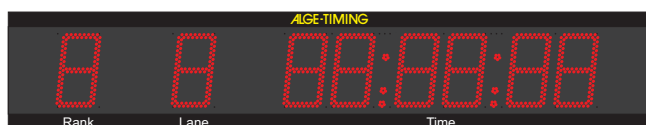

THE FOCUS OF THE EVENT!

Scoreboards for Aquatic Sports

The ALGE D-SWxxx series is designed for the use in Indoor and Outdoor Swimming-Pools. It is possible to control it direct from the ALGE TMS, SWC, TIMY or with the Multisport-Console D-CKM.

Our LED-Scoreboards are equipped with high quality superb right LEDs which last for 100.000 hours of continuous use.

We produce scoreboards starting with a number height of 57mm up to special designs with 2000mm. The common sizes for swimming are 100, 150 and 250mm number height.

Indoor-Scoreboards are available in 100, 150 and 200mm as standard. The Outdoor models are available in 150 and 250mm number height.

D-SWxx-8

Single-Line Scoreboard which is showing the running time, the intermediate time of the leader and after the finish it will scroll through the times of all lanes.

With the optional D-CKM Console this scoreboard can show for Water polo the Game time and the Goals till 9 for each team.